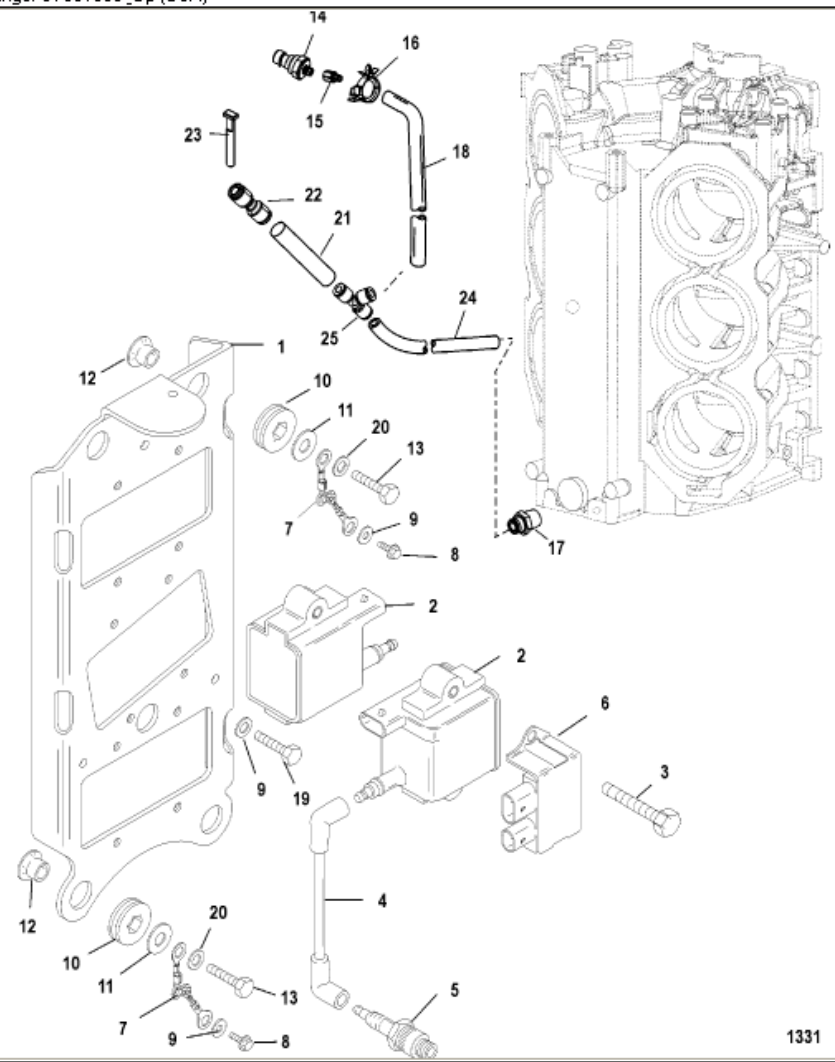

Parts List						
Ref	Class	Part	Description	Qty	Comment	Footnote
1		850295T 4	PLATE	1		
2	339	856991A 1	COIL KIT	6		
3	10	821291 30	SCREW, (M6 x 30)	12		
4	84	881908T	CABLE SET	1		
5	33	889597001	SPARK PLUG	6		
6		859595T	DRIVER, Dual Coil	3		
7	84	858414A 1	CABLE ASSEMBLY, Braided	2		
8	10	821291 10	SCREW, (M6 x 10)	2		
9	12	29245	WASHER, (.281 x .500 x .060)	4		
10	25	833155	GROMMET	4		
11	12	40023 18	WASHER	4		
12	23	850234 1	BUSHING	4		
13	10	818934 35	SCREW, (M8 x 35)	4		
14		881879A 7	SENSOR KIT, (0-50 PSI)	1		
15	22	859431	FITTING	1	SN# 0T979999 & Up	
15	22	892403	FITTING	1	SN# 0T980000 & Up	
16	54	883066	CLIP, (.865)	1		
17	22	881866	FITTING	1		
18	32	859785 71	TUBING, (52.00 Inches Bulk) (Cut t	1		
19	10	821291 14	SCREW, (M6 x 14)	2		
20	12	36001	WASHER	2		
21	32	859785 71	TUBING, (52.00 Inches Bulk) (Cut t	1		
22	22	859747	COUPLER	1		
23	22	859732	PLUG	1		
24	32	859785 71	TUBING, (52.00 Inches Bulk) (Cut t	1		
25	22	875207	TEE	1		